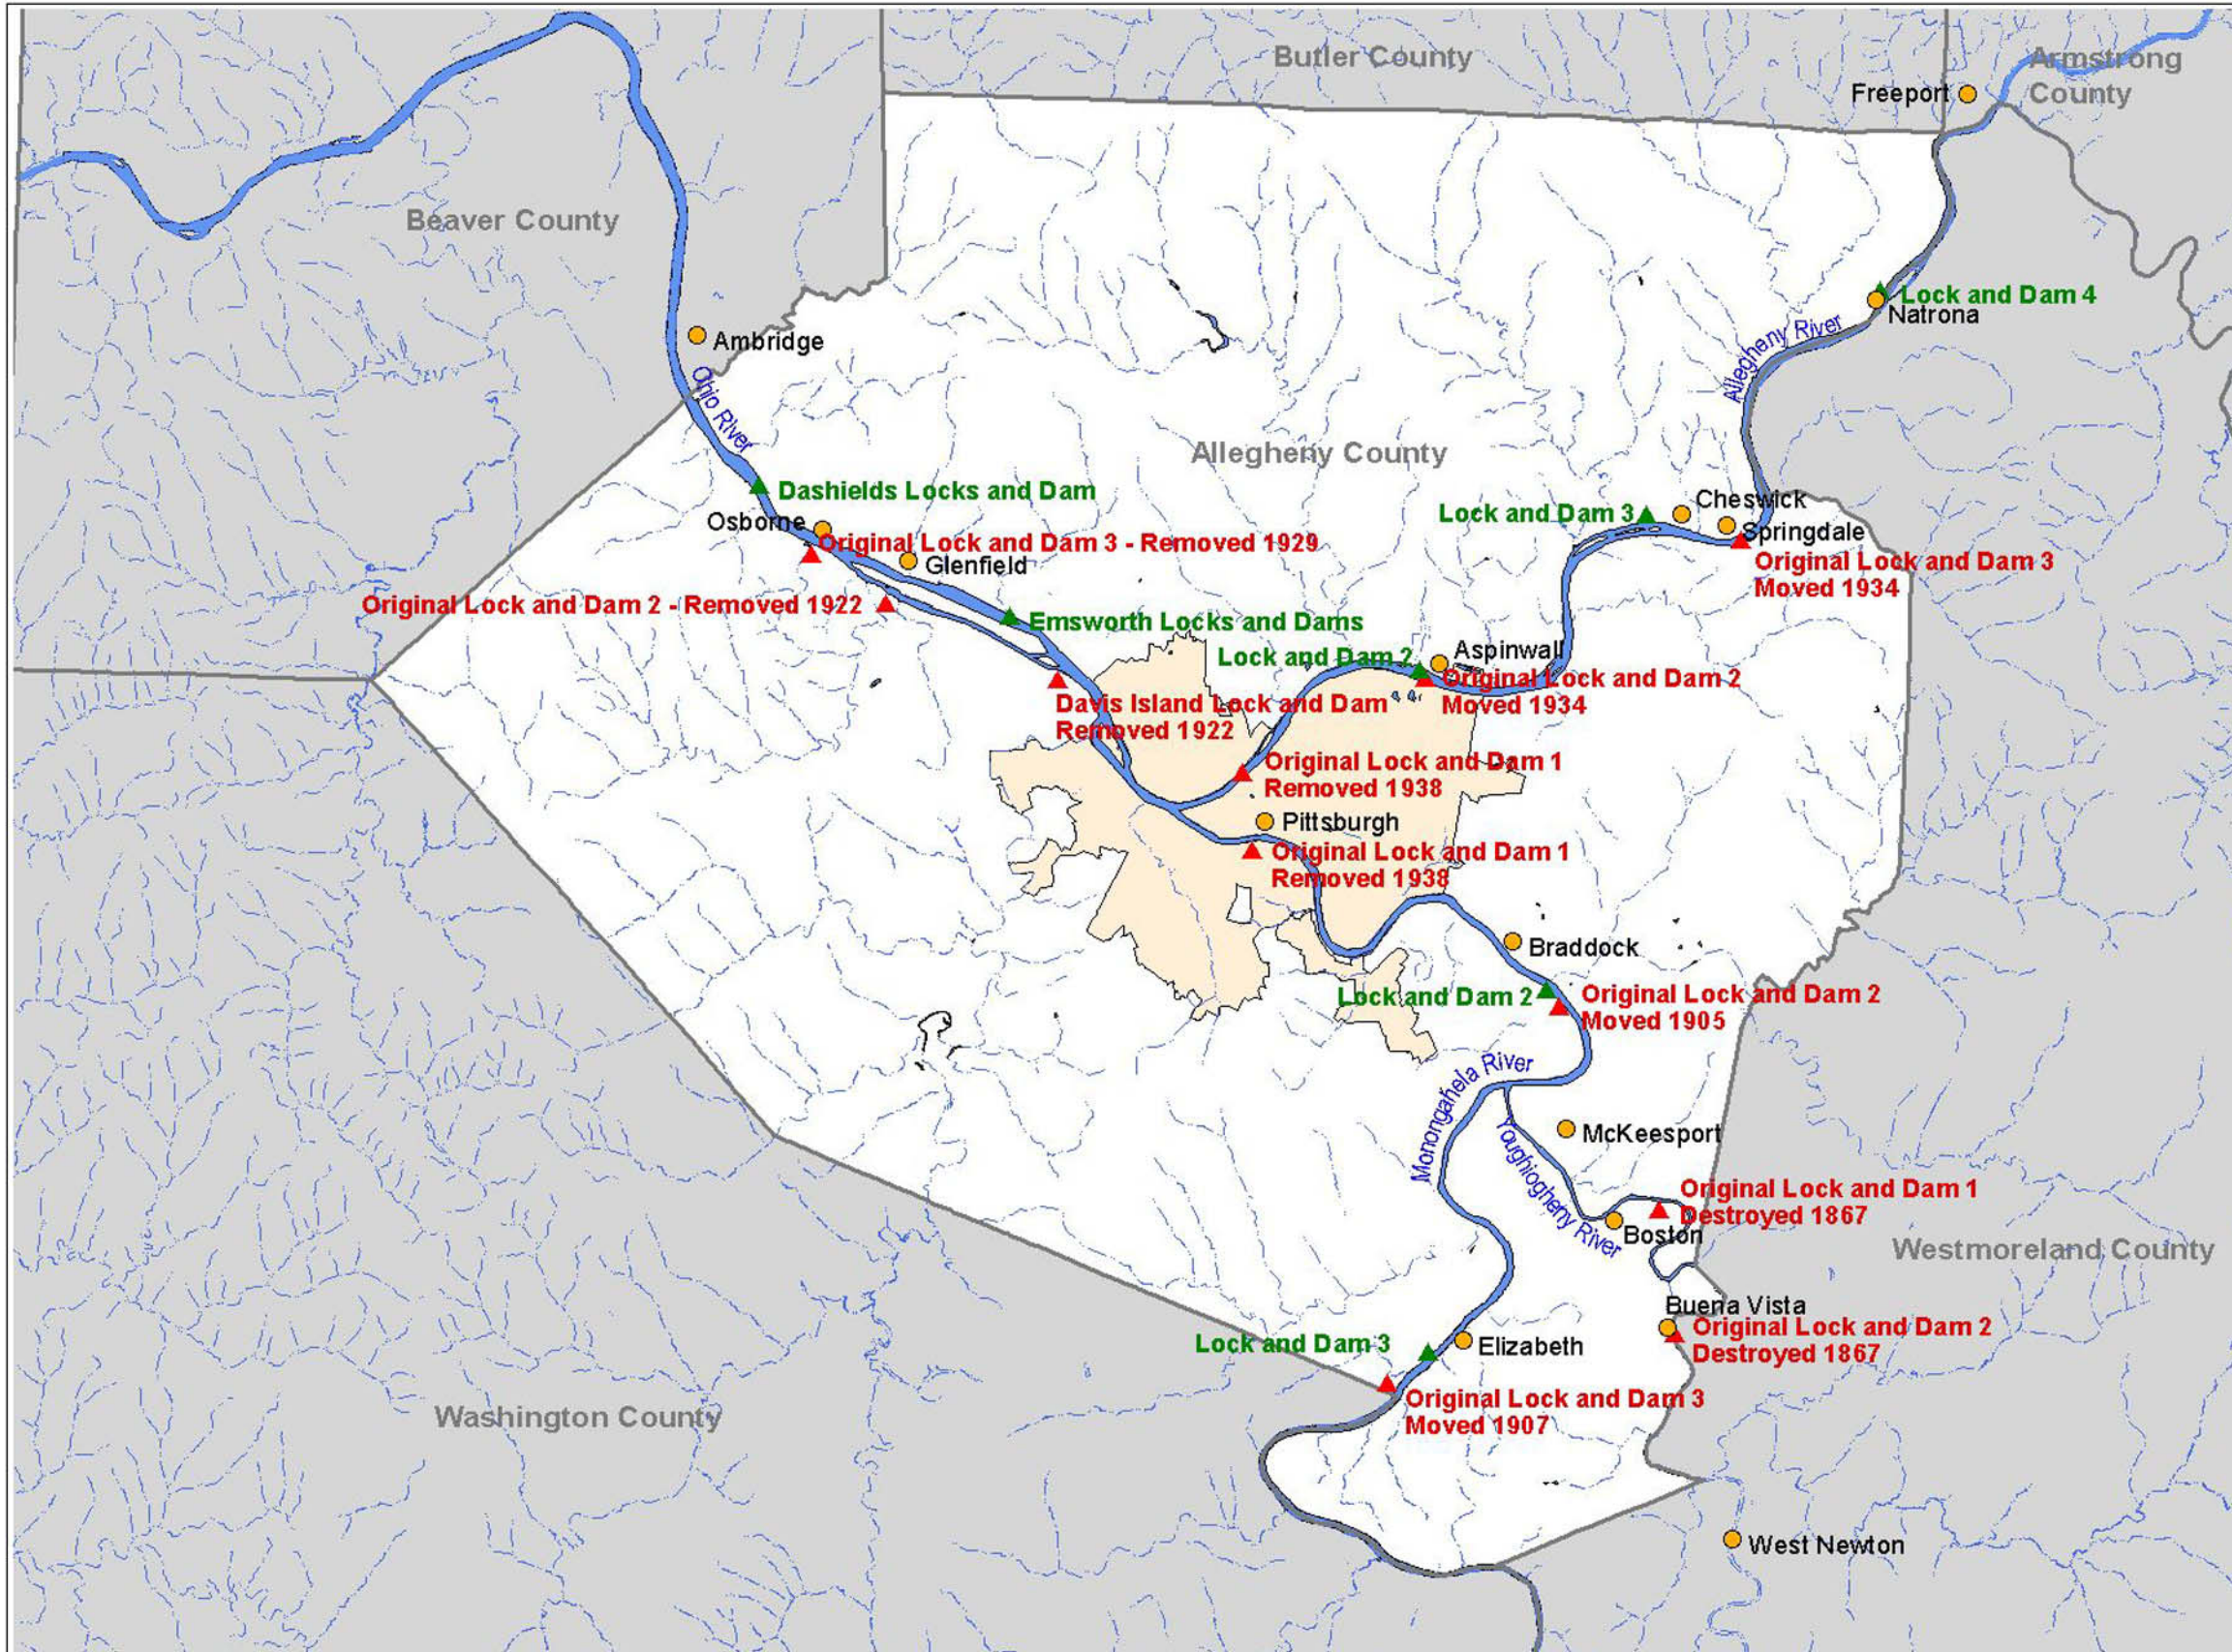

Historic
Lock and Dam Locations
Allegheny County, Pennsylvania

3 Rivers
2nd Nature

The STUDIO for Creative Inquiry
Carnegie Mellon

- ▲ Lock and Dam Location Moved, Removed, or Destroyed (Approximate Location)
- ▲ Current Lock and Dam Location
- City
- County Boundary
- Tributary
- City of Pittsburgh